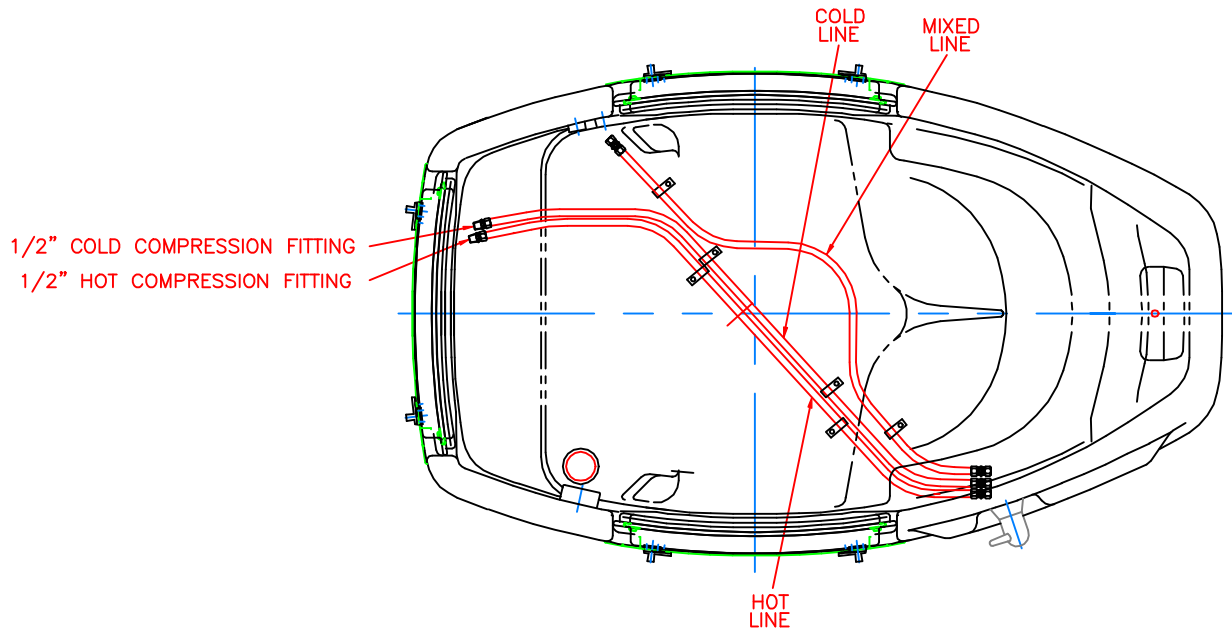

SNL	DESCRIPTION	REVISIONS		
		NAME	APPROVED	DATE

NOTES:

DO NOT SCALE DRAWING WORK TO DIMENSIONS ONLY		<b>AQUA-EEZ</b>	
SCALE: 1 : 1	OR AS NOTED		
TITLE: BIRTHING TUB- Model 3000S		PART NO: SEE NOTE 1	
CUSTOMER: AQUA-EEZ		DRAWN BY: M.GALPEAU	
UNLESS OTHERWISE SPECIFIED		DATE: 7/25/00	
INCH	DRYFT ANGLES	DESIGNED BY:	DATE:
FRACT	DECIMALS	DATE:	DATE:
* FRACT	* DECIMALS	DRAWING NO: 1745	SHEET / REV: 2 / 16