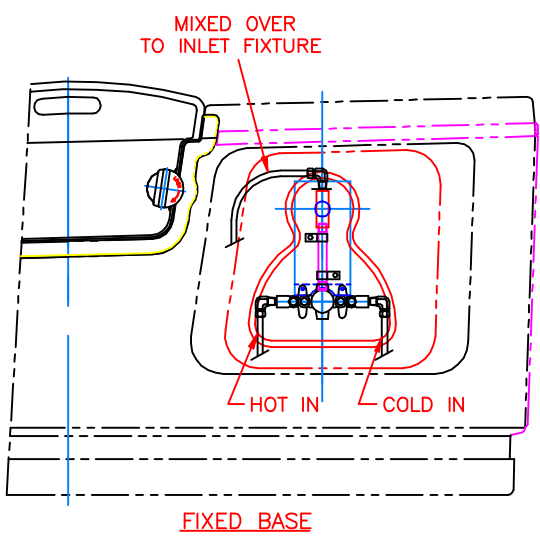

SNL	DESCRIPTION	REVISIONS		
		NAME	APPROVED	DATE

NOTES:

DO NOT SCALE DRAWING WORK TO DIMENSIONS ONLY		<b>AQUA-EEZ</b>	
SCALE: 1 : 1	OR AS NOTED		
TITLE: BIRTHING TUB- Model 3000S		PART NO: SEE NOTE 1	
CUSTOMER: AQUA-EEZ		DRAWN BY: M.GALPEAU	
UNLESS OTHERWISE SPECIFIED		DATE: 7/25/00	
INCH	DRYFT ANGLES	DESIGNED BY:	DATE:
FRACT	DECIMALS	DATE:	DATE:
* FRACT	* DECIMALS	DRAWING NO: 1745	SHEET / REV: 2 / 16