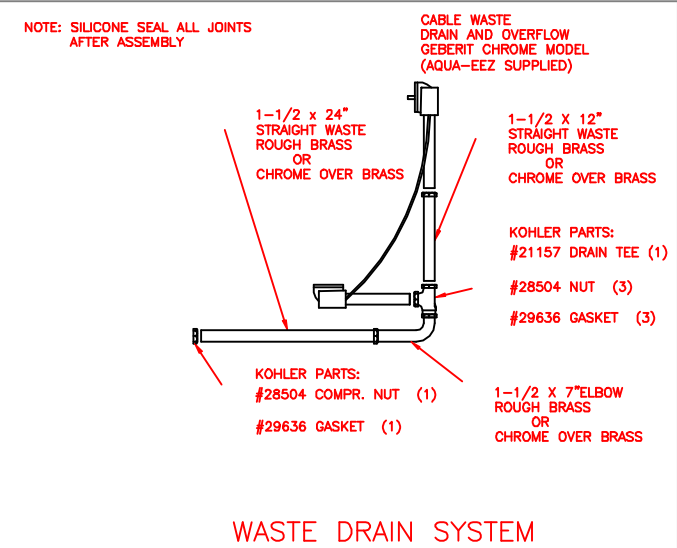

SNL	DESCRIPTION	REVISIONS		
		NAME	APPROVED	DATE

NOTES:

DO NOT SCALE DRAWING WORK TO DIMENSIONS ONLY		<b>AQUA-EEZ</b>	
SCALE: 1 : 1	OR AS NOTED		
TITLE: BIRTHING TUB- Model 3000S		PART NO: SEE NOTE 1	
CUSTOMER: AQUA-EEZ		DRAWN BY: M.GALPEAU	
UNLESS OTHERWISE SPECIFIED		DATE: 7/25/00	
INCH	DRYFT ANGLES	DESIGNED BY:	DATE:
FRACT	DECIMALS	DATE:	DATE:
* FRACT	* DECIMALS	DRAWING NO: 1745	SHEET / REV: 2 / 16