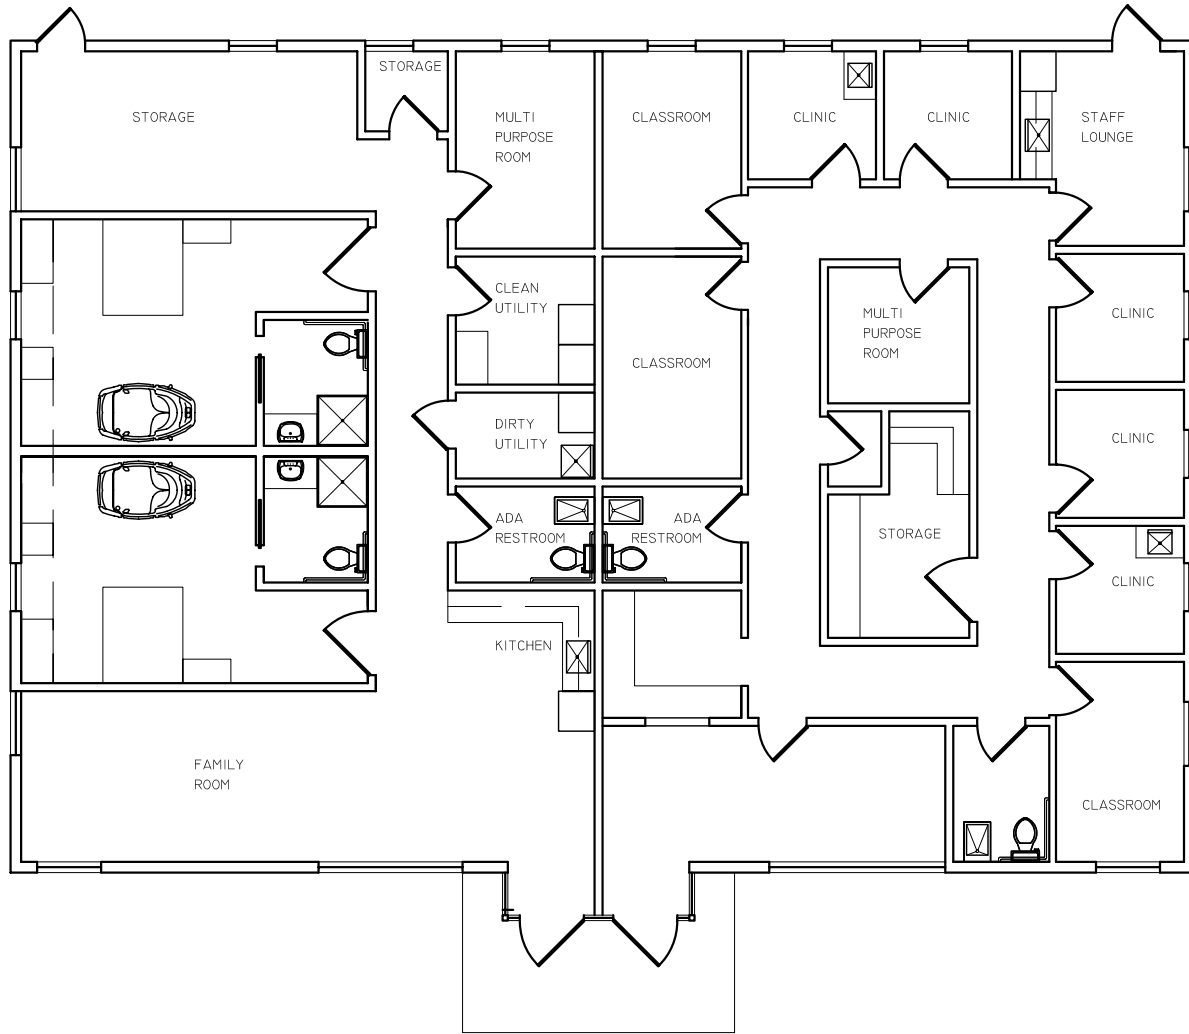

HEALTH CAMPUS LDRP SUITE, MINNESOTA  
SCALE 1/8"=1'-0"

---

Aqua-Eez 3000M

Date: JUNE 13, 2008

MEDICAL CENTER BIRTH SUITE, BALTIMORE MD  
SCALE 1/8"=1'-0"

---

Aqua-Eez 3000S

Date: JUNE 13, 2008

ARMY HOSPITAL LDR, FORT RILEY, KS

SCALE 1/8"=1'-0"

Aqua-Eez 3000M

Date: JUNE 13, 2008

# BIRTH CENTER, CHARLESTON NC

SCALE 3/32"=1'-0"

## Aqua-Eez 3000S

Date: JUNE 13, 2008

REGIONAL MEDICAL CENTER,  
LABOR AND BIRTH TUB ROOM,  
BIRTH SUITES

SCALE 1/8"=1'-0"

Aqua-Eez 3000S

Date: JUNE 13, 2008