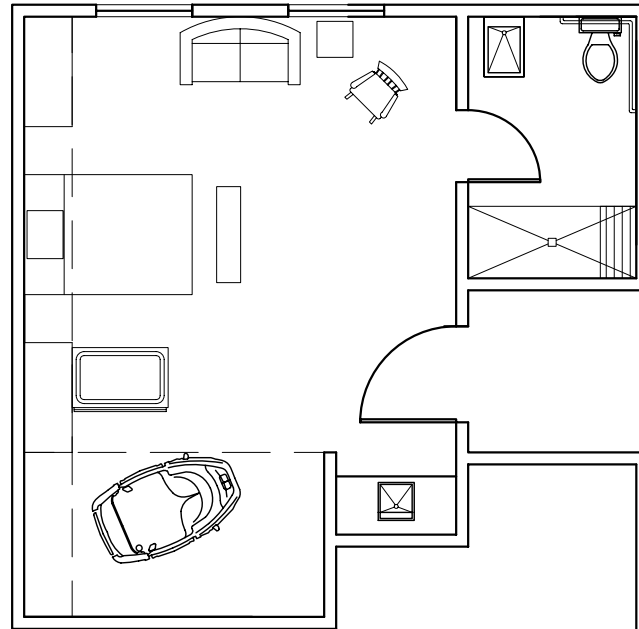

HEALTH CAMPUS LDRP SUITE, MINNESOTA  
SCALE 1/8"=1'-0"

---

Aqua-Eez 3000M

Date: JUNE 13, 2008

MEDICAL CENTER BIRTH SUITE, BALTIMORE MD  
SCALE 1/8"=1'-0"

---

Aqua-Eez 3000S

Date: JUNE 13, 2008

ARMY HOSPITAL LDR, FORT RILEY, KS

SCALE 1/8"=1'-0"

Aqua-Eez 3000M

Date: JUNE 13, 2008

# BIRTH CENTER, CHARLESTON NC

SCALE 3/32"=1'-0"

## Aqua-Eez 3000S

Date: JUNE 13, 2008

REGIONAL MEDICAL CENTER,  
LABOR AND BIRTH TUB ROOM,  
BIRTH SUITES

SCALE 1/8"=1'-0"

Aqua-Eez 3000S

Date: JUNE 13, 2008