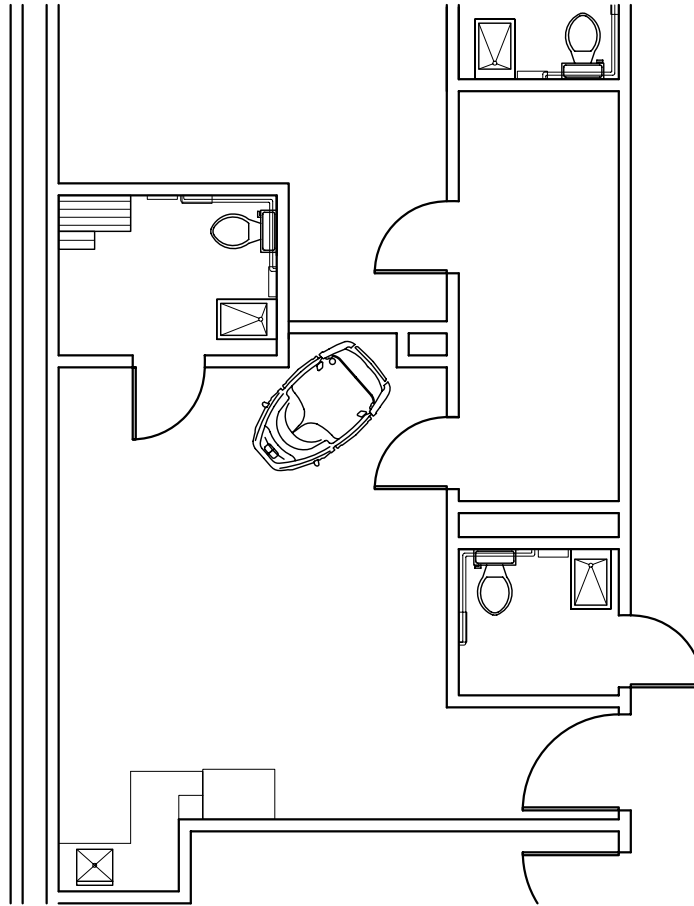

HEALTH CAMPUS LDRP SUITE, MINNESOTA  
SCALE 1/8"=1'-0"

---

Aqua-Eez 3000M

Date: JUNE 13, 2008

MEDICAL CENTER BIRTH SUITE, BALTIMORE MD  
SCALE 1/8"=1'-0"

---

Aqua-Eez 3000S

Date: JUNE 13, 2008

ARMY HOSPITAL LDR, FORT RILEY, KS

SCALE 1/8"=1'-0"

Aqua-Eez 3000M

Date: JUNE 13, 2008

# BIRTH CENTER, CHARLESTON NC

SCALE 3/32"=1'-0"

## Aqua-Eez 3000S

Date: JUNE 13, 2008

REGIONAL MEDICAL CENTER,  
LABOR AND BIRTH TUB ROOM,  
BIRTH SUITES

SCALE 1/8"=1'-0"

Aqua-Eez 3000S

Date: JUNE 13, 2008